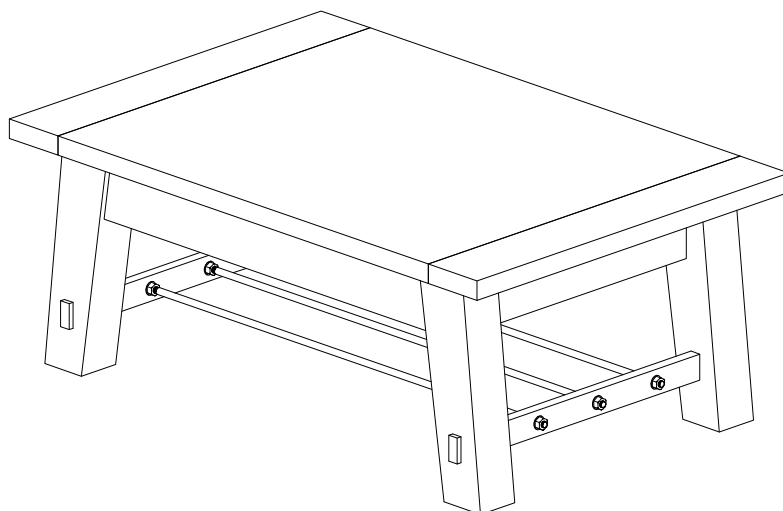

ASSEMBLY INSTRUCTION

COFFEE TABLE

REPLACEMENT PARTS

Please do not contact the company purchased from as we can help you faster.
Order replacement parts and hardware at " www.alaterrefurniture.com "

. Use of power tool to assemble this product will invalidate any claim and damage this product making it unsafe !!!
. Please assemble on a clean soft surface to avoid damage.

30 minutes

www.alaterrefurniture.com

Part list-Durango Coffee Table

Identifying the hardware-Identify the hardware using the illustrations below

Step 01

F  **02**
M6x45MM BOLT

H  **01**

Step 02