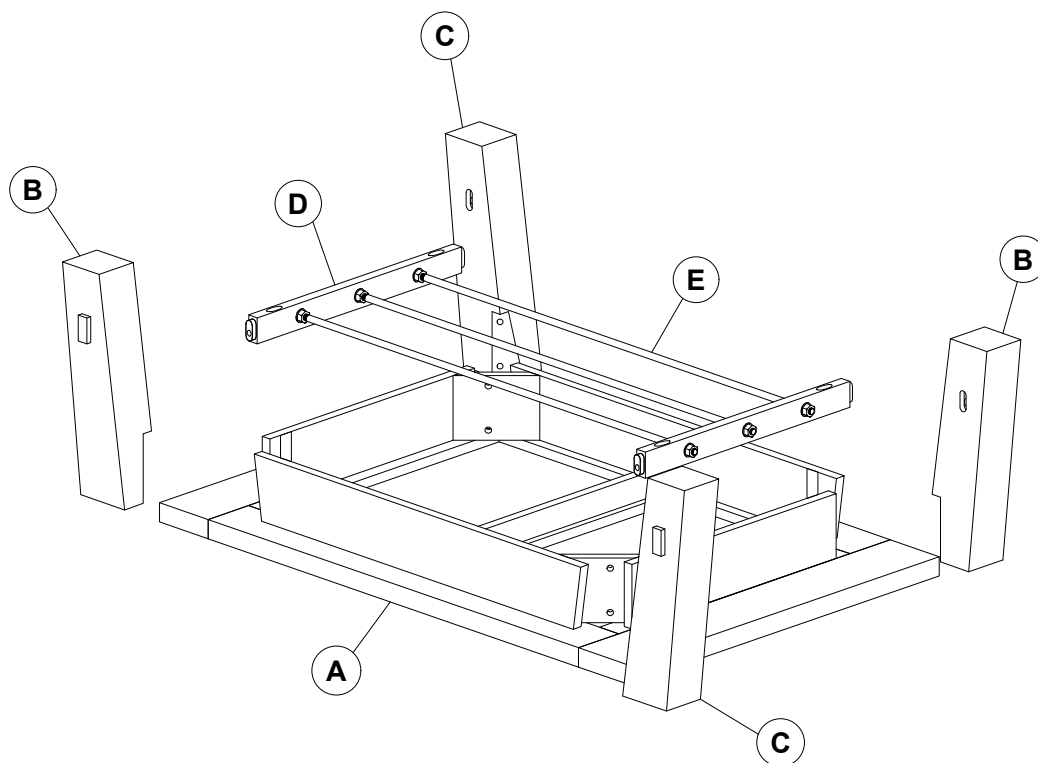

30 minutes

www.alaterrefurniture.com

Part list-Durango Coffee Table

Identifying the hardware-Identify the hardware using the illustrations below

Step 01

F  **02**
M6x45MM BOLT

H  **01**

Step 02