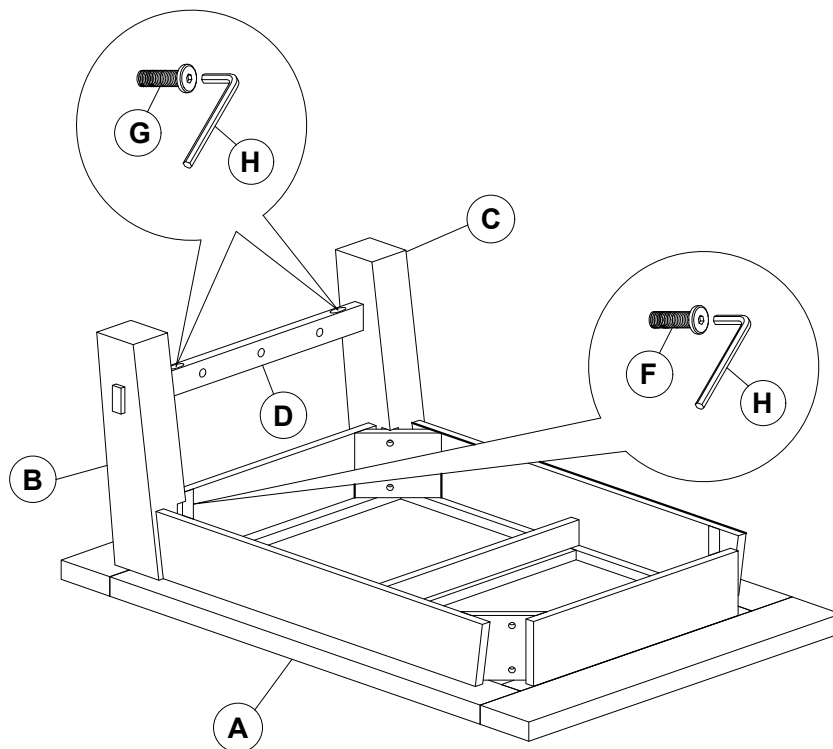

30 minutes

www.alaterrefurniture.com

Part list-Durango Coffee Table

Identifying the hardware-Identify the hardware using the illustrations below

Step 01

F  **02**
M6x45MM BOLT

H  **01**

Step 02

F  **02**
M6x45MM BOLT

G  **02**
M6x60MM BOLT

H  **01**

Step 03

Step 04

Step 05

F  **02**
M6x45MM BOLT

G  **02**
M6x60MM BOLT