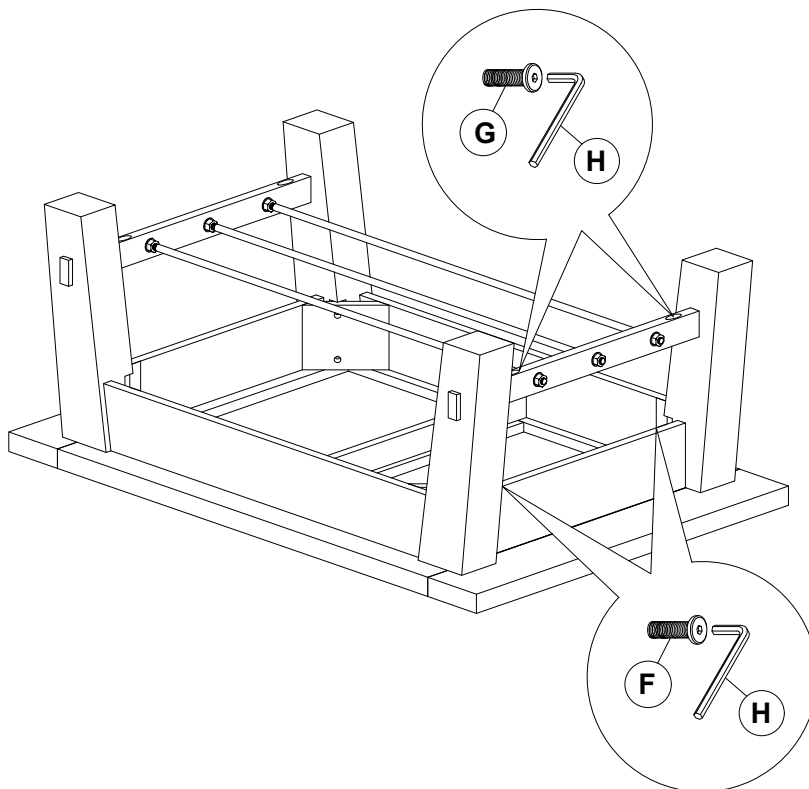

Step 05

F **02**
M6x45MM BOLT

G **02**
M6x60MM BOLT

H **01**

www.alaterrefurniture.com