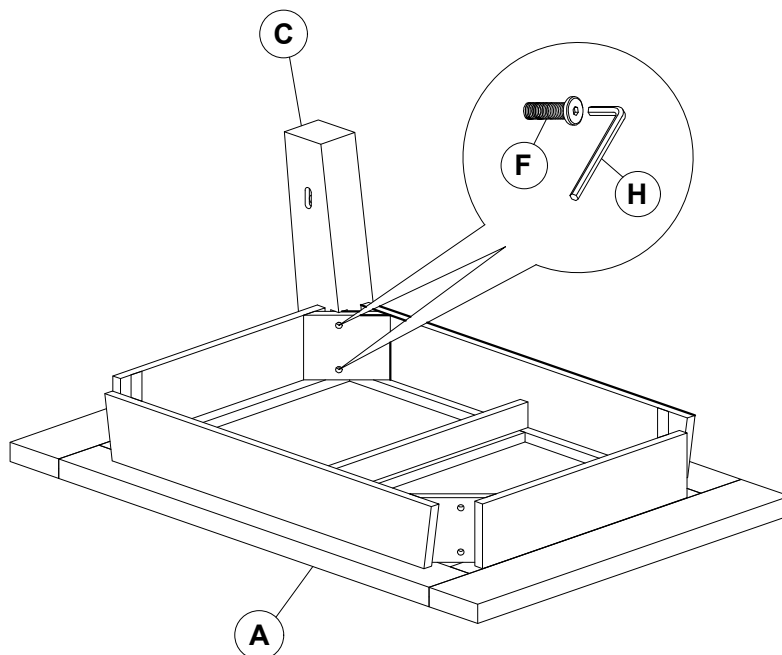

30 minutes

www.alaterrefurniture.com

Part list-Durango Coffee Table

Identifying the hardware-Identify the hardware using the illustrations below

Step 01

F  **02**
M6x45MM BOLT

H  **01**

Step 02

F  **02**
M6x45MM BOLT

G  **02**
M6x60MM BOLT

H  **01**

Step 03

Step 04

Step 05

F  **02**
M6x45MM BOLT

G  **02**
M6x60MM BOLT